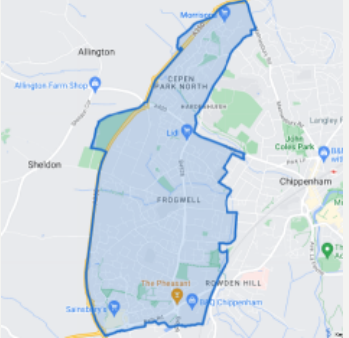

Chippenham Town West

Chippenham Town North East

PCSO Stacey Cunningham