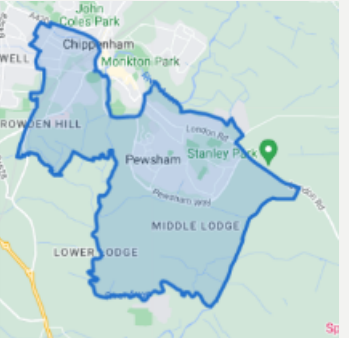

PCSO Barbara Young

*All Police Constables have the responsibility of the Town Centre as well as an additional geographic area of Chippenham

Chippenham Town North East

PCSO Lyn Staples

PC Aimee Jenkins

Chippenham Town South