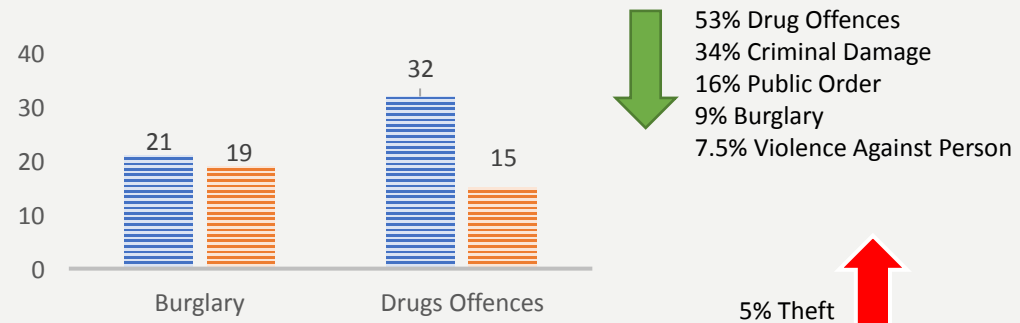

Chippenham Town Crime and Incident Statistics

1st Jan – 31st May 2023 compared to 1st Jan – 31st May 2022