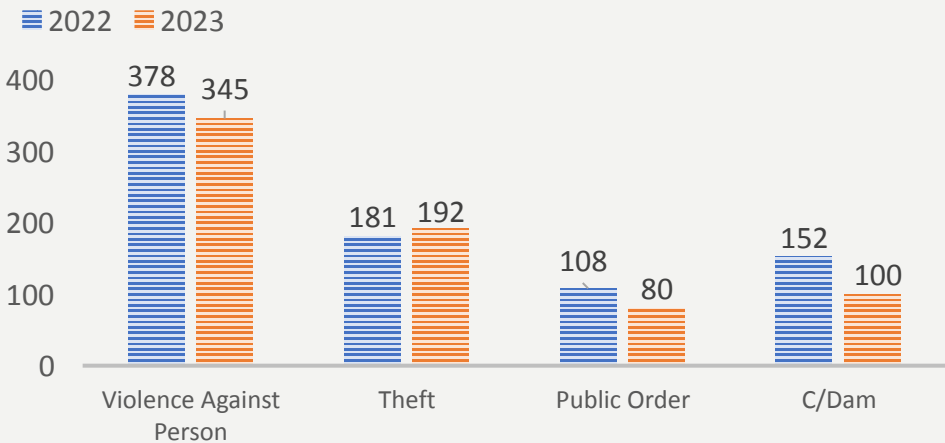

Chippenham Town Crime and Incident Statistics

1st Jan – 31st May 2023 compared to 1st Jan – 31st May 2022