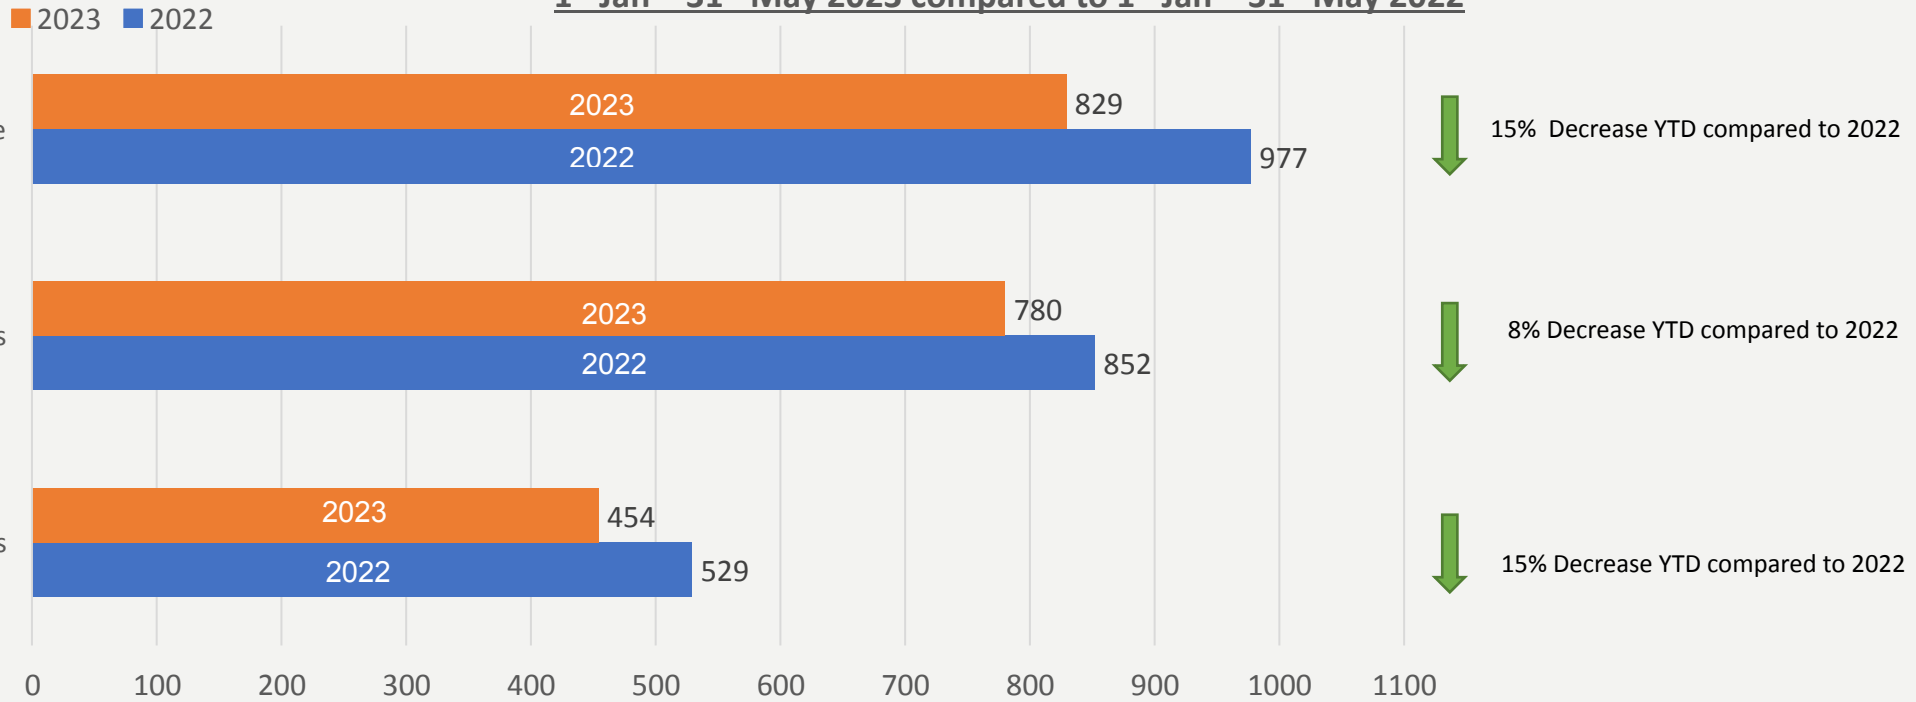

Chippenham Town Crime and Incident Statistics

1st Jan – 31st May 2023 compared to 1st Jan – 31st May 2022